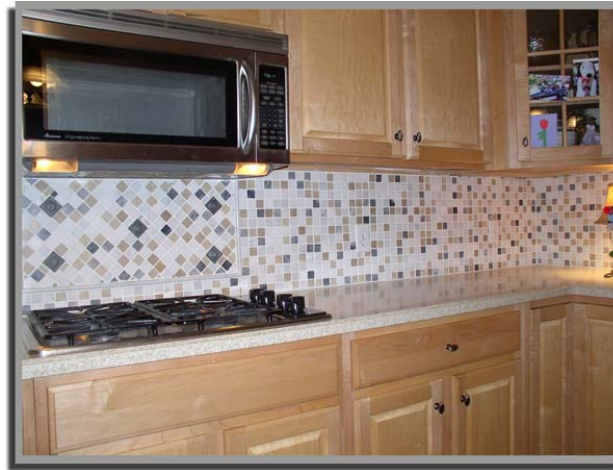

Introducing....

Chelsea Mosaic

CASTELLI
art in stone

Our Customers keep asking us “what’s new?”

White marble is making a comeback so strong it’s not just a trend...

Beige is here to stay...

With the emergence of stainless fixtures the grey’s are as popular as ever.

Castelli Marble has an answer for everything...

Introducing...

Chelsea Mosaic the perfect splash of color to begin your project and properly finish.

Castelli Marble...

We are currently growing our white carrara line, adding a complete compliment of bath accessories, mouldings, mosaics, and vessel sinks.