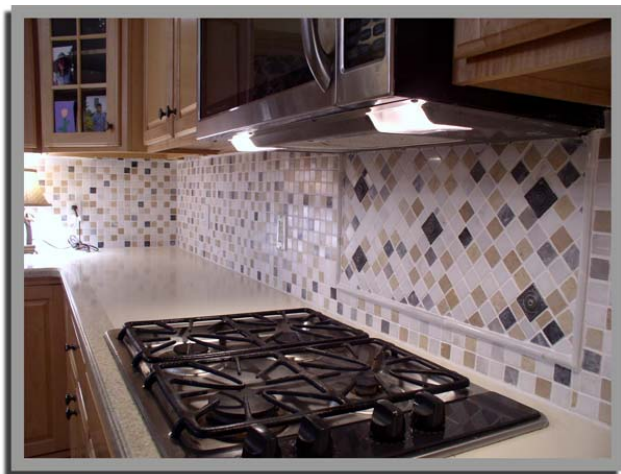

Introducing....

Chelsea Mosaic

CASTELLI
art in stone

Our Customers keep asking us “what’s new?”

White marble is making a comeback so strong it’s not just a trend...

Beige is here to stay...

With the emergence of stainless fixtures the grey’s are as popular as ever.

Castelli Marble has an answer for everything...

Introducing...

Chelsea Mosaic the perfect splash of color to begin your project and properly finish.

Castelli Marble...

We are currently growing our white carrara line, adding a complete compliment of bath accessories, mouldings, mosaics, and vessel sinks.