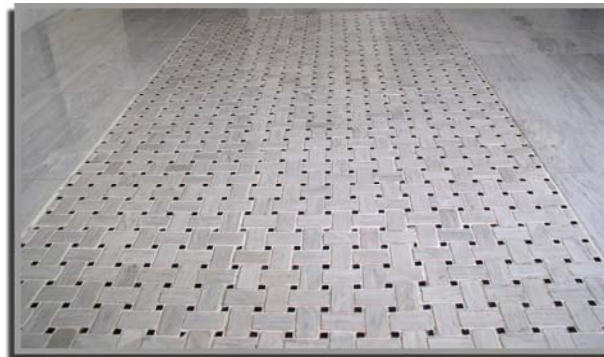

Introducing....

Chelsea Mosaic

CASTELLI
art in stone

Our Customers keep asking us “what’s new?”

White marble is making a comeback so strong it’s not just a trend...

Beige is here to stay...

With the emergence of stainless fixtures the grey’s are as popular as ever.

Castelli Marble has an answer for everything...

Introducing...

Chelsea Mosaic the perfect splash of color to begin your project and properly finish.

Castelli Marble...

We are currently growing our white carrara line, adding a complete compliment of bath accessories, mouldings, mosaics, and vessel sinks.