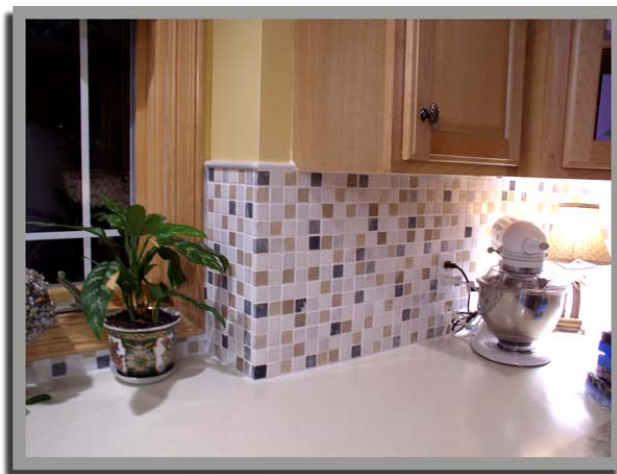

Introducing....

Chelsea Mosaic

CASTELLI
art in stone

Our Customers keep asking us “what’s new?”

White marble is making a comeback so strong it’s not just a trend...

Beige is here to stay...

With the emergence of stainless fixtures the grey’s are as popular as ever.

Castelli Marble has an answer for everything...

Introducing...

Chelsea Mosaic the perfect splash of color to begin your project and properly finish.

Castelli Marble...

We are currently growing our white carrara line, adding a complete compliment of bath accessories, mouldings, mosaics, and vessel sinks.